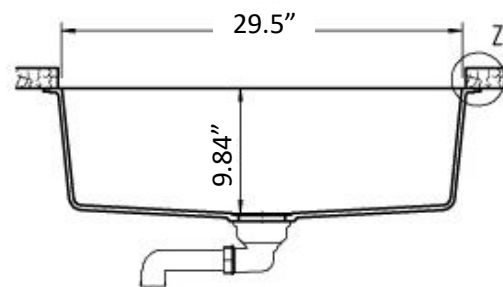

Product Diagram

1-877-500-SINK (7465)

WEST COAST WAREHOUSE: 510-667-9998 EAST COAST WAREHOUSE: 404-691-5088

WWW.AMERISINK.COM