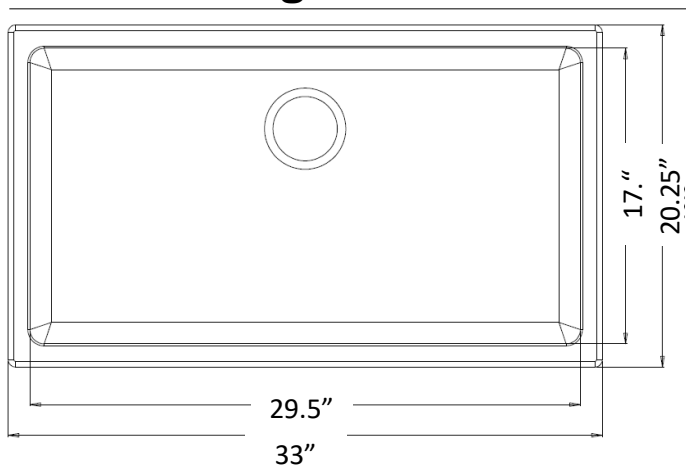

Product Diagram

1-877-500-SINK (7465)

WEST COAST WAREHOUSE: 510-667-9998 EAST COAST WAREHOUSE: 404-691-5088

WWW.AMERISINK.COM