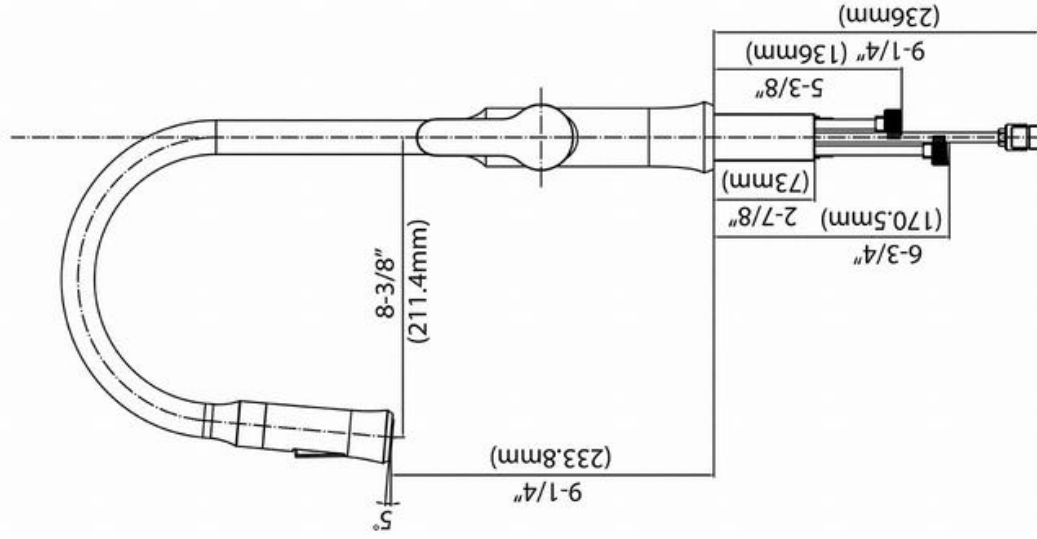

Nola™ Series Kitchen Faucets

Size: 18.63" x 8.38" x 2"

Model #: KPF-1630

DIMENSIONS

Faucet Height: 18.63"

Spout Height: 9.25"

Spout Reach: 8.38"

© 2016 Kraus USA Inc. All rights reserved.

1.75 GPM FLOW RATE

WATER-EFFICIENT

KRAUS QUALITY