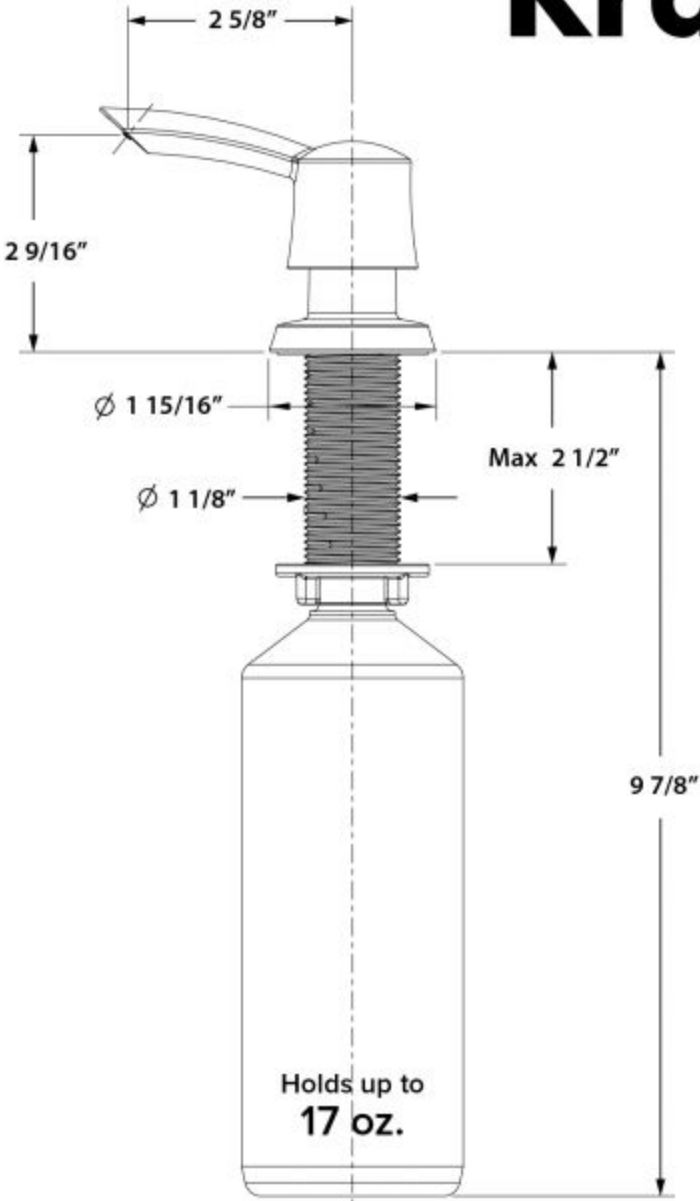

Dimensions

Model #: KSD-51SS

Pump Height: 2 9/16"
Spout Reach: 2 5/8"

Kräus®

© 2018 Kraus USA Inc. All rights reserved.