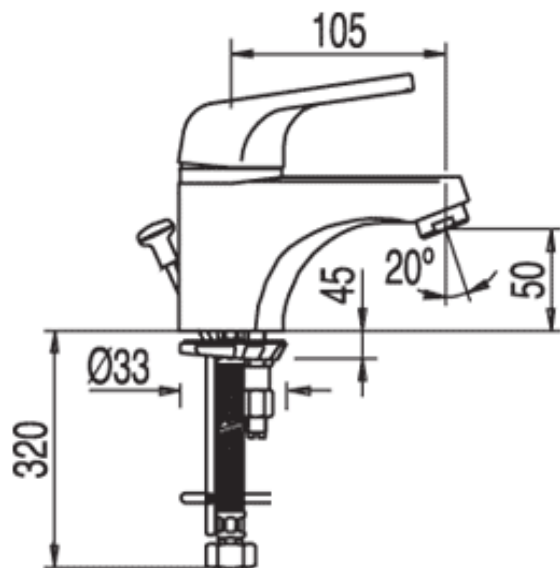

# Altek

Breck Single Hole Lavatory Faucet  
Finish: chrome

Item number: 05231 (2.5 GPM)

Item number: 15231 (1.5 GPM)

Does not include pop-up drain

Supply hose not included

For equivalent in inches multiply by .0394