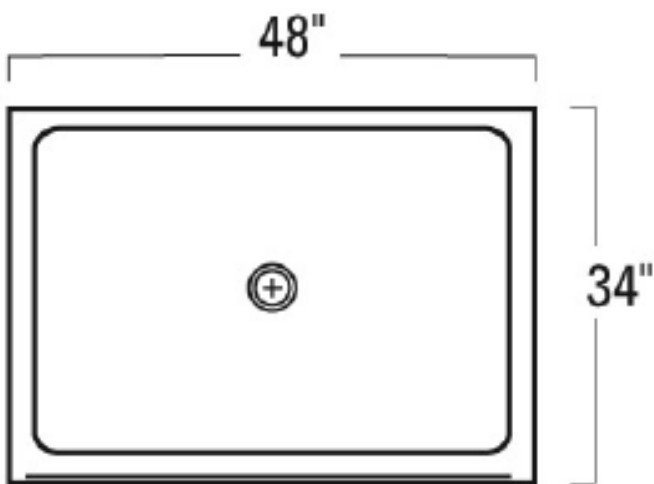

PSB 4834
48" X 34" X 6"
(Length x Width X Height)

Item No.	Description	Price
06306	PEARL SHOWER BASE 48" X 38" PS4838 WHITE	\$ 395.00