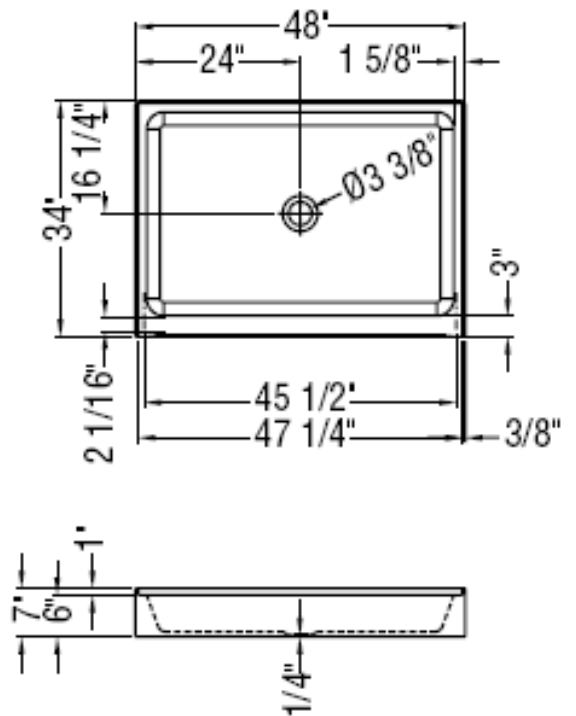

PSB 4834
48" X 34" X 6"
(Length x Width X Height)

Item No.	Description	Price
06306	PEARL SHOWER BASE 48" X 38" PS4838 WHITE	\$ 395.00