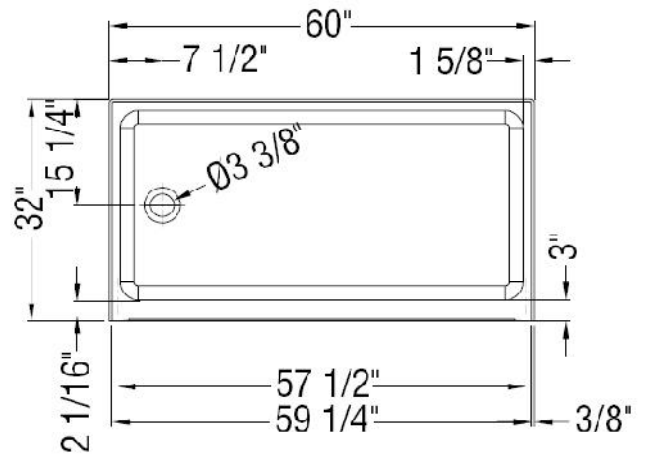

Item No.	Description	Price
02022	PUERTA DUCHA SLIDING 1/4" X 60"(W) X 71"(H) 138927	595.00

- Two-panel frameless sliding door 56 - 60 in x 71" H
- Decorative round towel bars and roller system mounted through pre-drilled glass
- New round reversible header: choice of flat or curved lines
- Sure-Glide track keeps panels in place for smooth and quiet operation
- The watertight self caulking bubble seal wall jamb

MAAX
PEARL

PSB 6032 ED
60" X 32" X 6"
(Length x Width X Height)

Item No.	Description
06350	PEARL SHOWER BASE PSB6032ED WHITE (LH)
06352	PEARL SHOWER BASE PSB6032ED WHITE (RH)