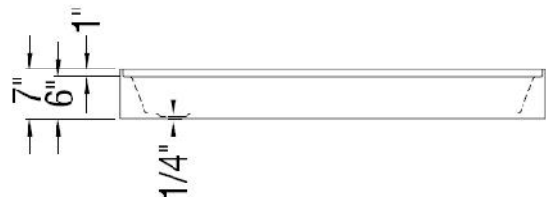

Item No.	Description	Price
02022	PUERTA DUCHA SLIDING 1/4" X 60"(W) X 71"(H) 138927	595.00

- Two-panel frameless sliding door 56 - 60 in x 71" H
- Decorative round towel bars and roller system mounted through pre-drilled glass
- New round reversible header: choice of flat or curved lines
- Sure-Glide track keeps panels in place for smooth and quiet operation
- The watertight self caulking bubble seal wall jamb

MAAX
PEARL

PSB 6032 ED
60" X 32" X 6"
(Length x Width X Height)

Item No.	Description
06350	PEARL SHOWER BASE PSB6032ED WHITE (LH)
06352	PEARL SHOWER BASE PSB6032ED WHITE (RH)