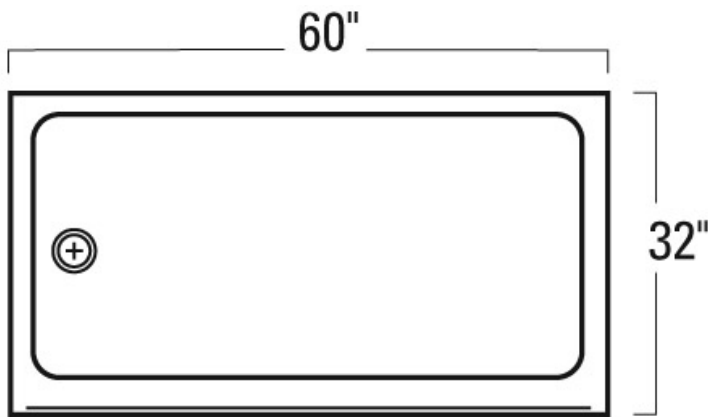

Item No.	Description	Price
02022	PUERTA DUCHA SLIDING 1/4" X 60"(W) X 71"(H) 138927	595.00

- Two-panel frameless sliding door 56 - 60 in x 71" H
- Decorative round towel bars and roller system mounted through pre-drilled glass
- New round reversible header: choice of flat or curved lines
- Sure-Glide track keeps panels in place for smooth and quiet operation
- The watertight self caulking bubble seal wall jamb

MAAX
PEARL

PSB 6032 ED
60" X 32" X 6"
(Length x Width X Height)

Item No.	Description
06350	PEARL SHOWER BASE PSB6032ED WHITE (LH)
06352	PEARL SHOWER BASE PSB6032ED WHITE (RH)