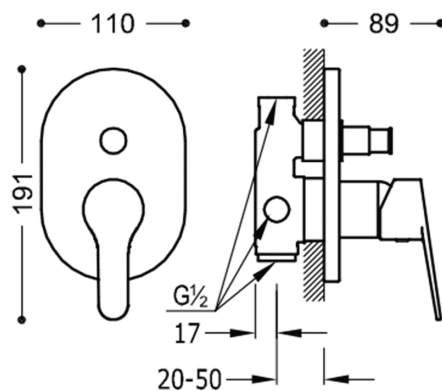

TRES

21518001

BASE-TRES Built-in mixer taps (2 way)

Built-in body included
chrome finish, lever

Chrome Finish.

Tres Comercial, S.A. | C/Penedès, 16-26 | Zona Industrial, Sector A | 08759 Vallirana (Barcelona)