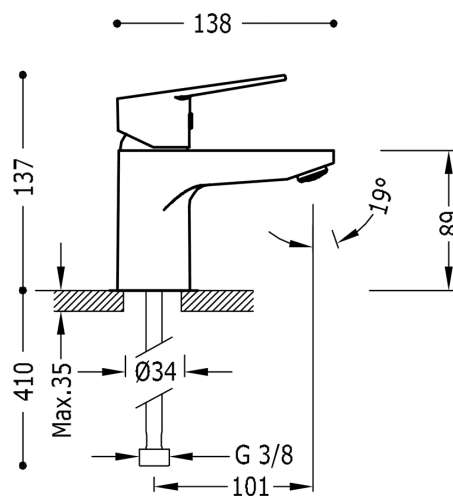

TRES

21510301

BASE-TRES Single lever washbasin mixer

chrome finish, lever

Chrome Finish.

Anti-scald system that allows you to limit the desired maximum temperature.

Tres Comercial, S.A. | C/Penedès, 16-26 | Zona Industrial, Sector A | 08759 Vallirana (Barcelona)