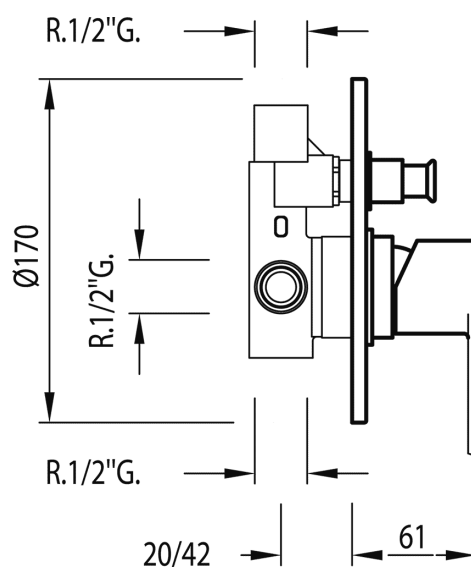

TRES

01718012

BM-TRES Built-in mixer taps (2 way)

Built-in body included
chrome finish, lever

Chrome Finish.

BELGAQUA certification (Belgium)

Tres Comercial, S.A. | C/Penedès, 16-26 | Zona Industrial, Sector A | 08759 Vallirana (Barcelona)