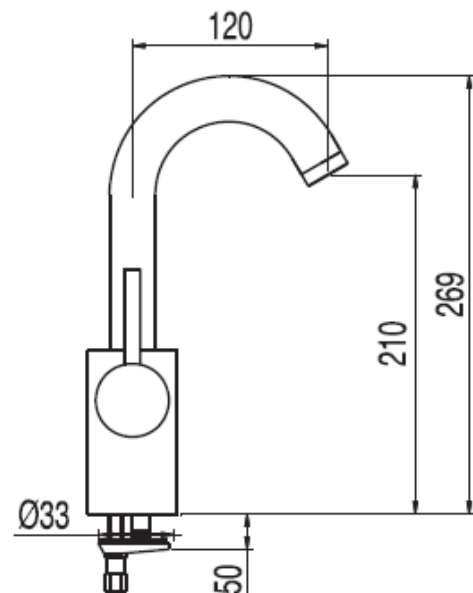

EST HARDWARE
KITCHEN • BATH • PLUMBING

TRMS

Max-Tres

Single lever single hole sink mixer

Item number: 07364

Finish: chrome

Reference number: 1.62.104.U

Item number: 07365

Finish: brushed nickel

Reference number: 5.62.104.03.U

For equivalent in inches multiply by .0394