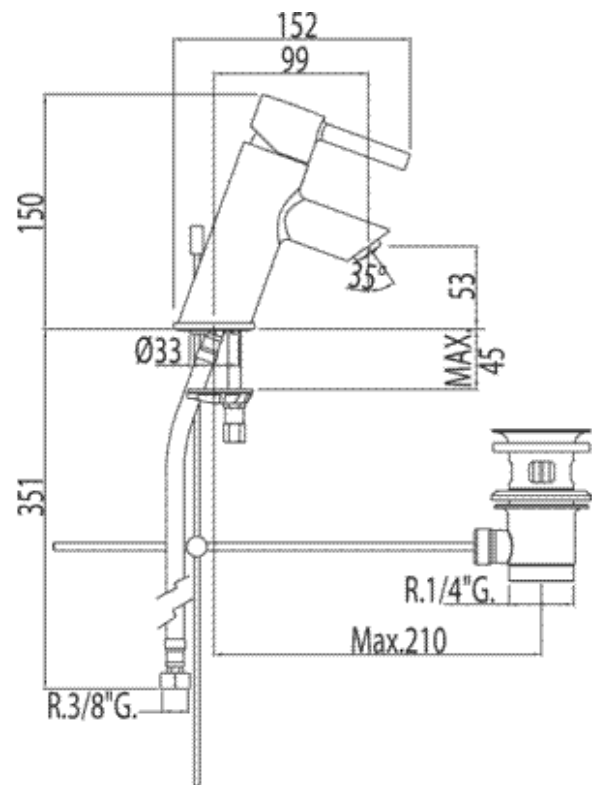

Single lever washbasin mixer
Ref: 203.103.01

Uses connectors M10

91.34.592

Cr

Item No.	Description
07366	TRES ALPLUS LAVABO CROMO 203.103.01