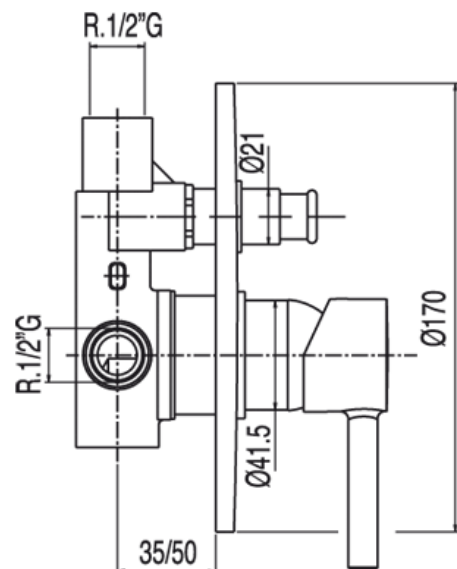

### Single lever concealed bath and shower mixer

Item number: 07367

Finish: chrome

Reference number: 1.83.180

For equivalent in inches multiply by .0394