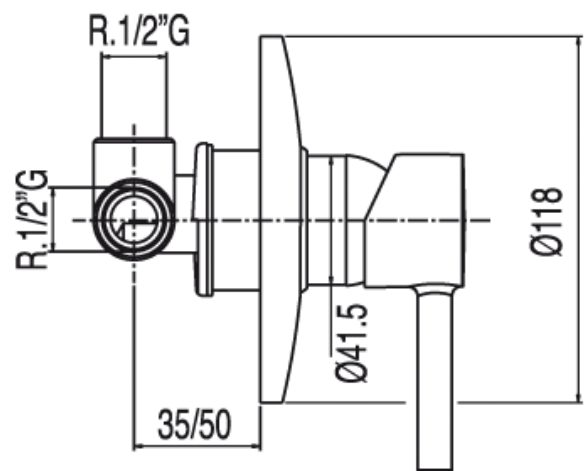

EST HARDWARE
KITCHEN • BATH • PLUMBING

TRES

Alp-Tres

Single lever concealed shower mixer

Item number: 07368

Finish: chrome

Reference number: 1.83.177.50

For equivalent in inches multiply by .0394