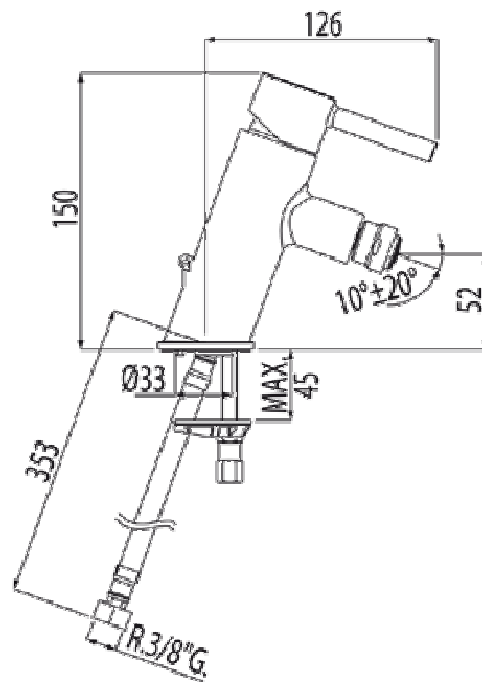

Single lever bidet mixer
Ref: 203.120.01

Uses connectors M10

91.34.592

Cr

Item No.	Description
07369	TRES ALPLUS BIDET EURO CROMO 203.120.01