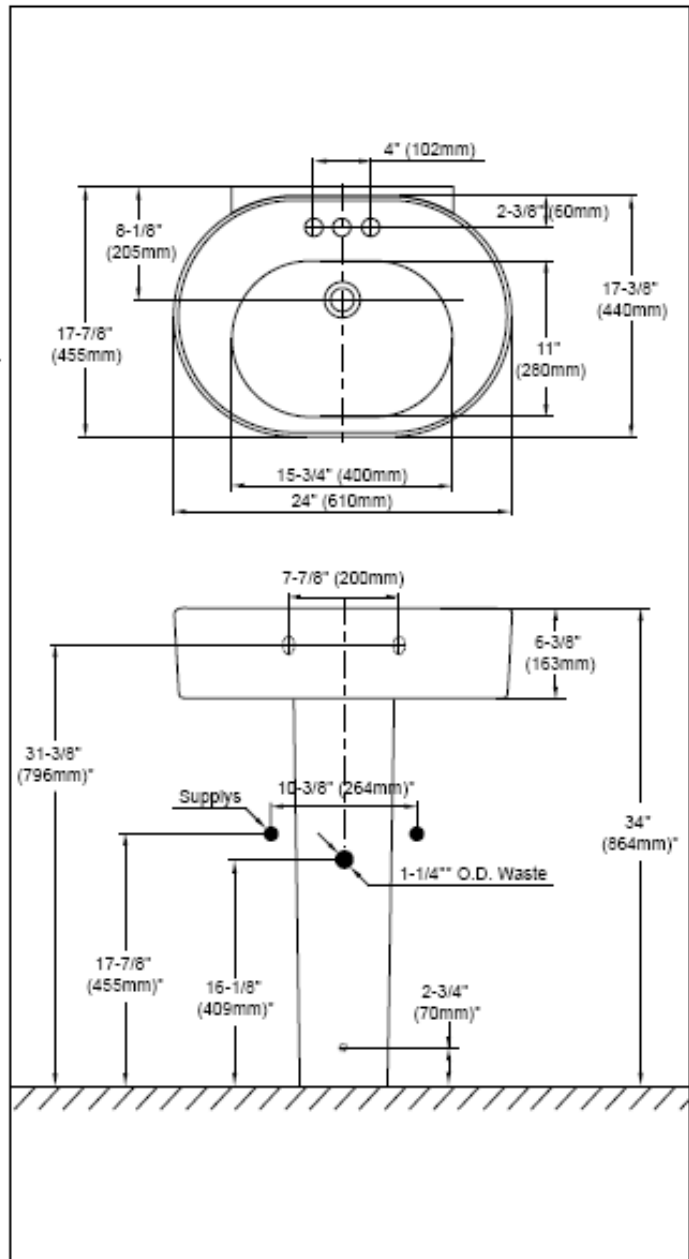

LPT790

Nexus™ Pedestal Lavatory

■ DESIGN

Traditional pedestal lavatory with elegant styling. The Nexus™ pedestal lavatory is designed to match the Nexus™ Design Suite. Durable vitreous china offers years of quality use.

■ SPECIFICATIONS

Waste: 1-1/4" O.D.
Size: 24"L x 17-3/8"D
Basin: 15-3/4"L x 11"W
Warranty: Five Year Limited Warranty
Material: Vitreous china

Shipping Weight: **LT790 / LT790.4 / LT790.8**
46 lbs.
PT790
25.5 lbs.

Shipping Dimensions: **LT790 / LT790.4 / LT790.8**
25-5/8"L x 19-1/2"W
x 9-7/8"H
PT790
29-1/2"L x 8-3/8"W
x 7-3/4"H

Fixture dimensions and hydraulic performance meet or exceed ANSI/ASME standard A112.19.2M and CAN/CSA B 45 requirements.

Listing / Approvals: IAPMO/UPC, CSA, City of Los Angeles, State of Massachusetts, and others.

These dimensions and specifications are subject to change without notice.

LPT790 Nexus™ Pedestal Lavatory

TOTO®

Perfection by Design