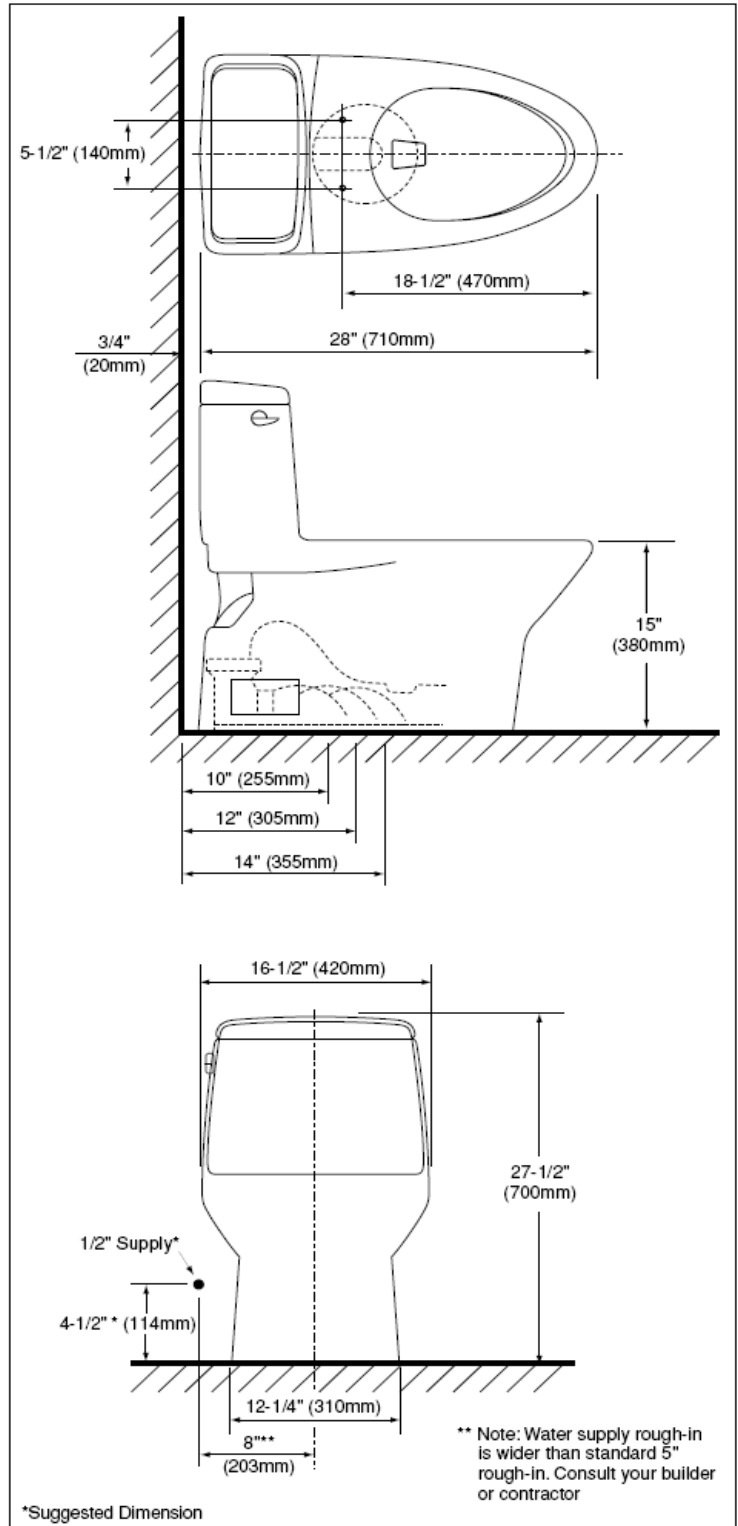

■ SPECIFICATIONS

Water Use: 1.6 Gpf / 6.0 Lpf
 Flush System: Gravity Feed (G-Max system)
 Min. Water Pressure: 8 psi
 Water Surface: 10" x 8-1/4"
 Trap Diameter: 2-1/16"
 Rough-in: 12" (10" / 14" optional)
 Trap Seal: 2-5/8"
 Warranty: Five Year Limited Warranty
 Material: Tank & Bowl: Vitreous china
 UniFit Rough-in: PVC

Shipping Weight: MS874114SG 108 lbs.
 MS874114S 108 lbs.

Shipping Dimension: MS874114SG/MS874114S
 31-1/8"L x 18-1/8"W x 27-1/8"H

Fixture dimensions and hydraulic performance meet or exceed ANSI/ASME standard A112.19.2M and CAN/CSA B 45 requirements.

Listing and approval: IAPMO/UPC, CSA, City of Los Angeles, State of MA, and others

These dimensions and specifications are subject to change without notice.

U.S. Patent: 5,819,326
 5,983,413 and pending
 6,108,826