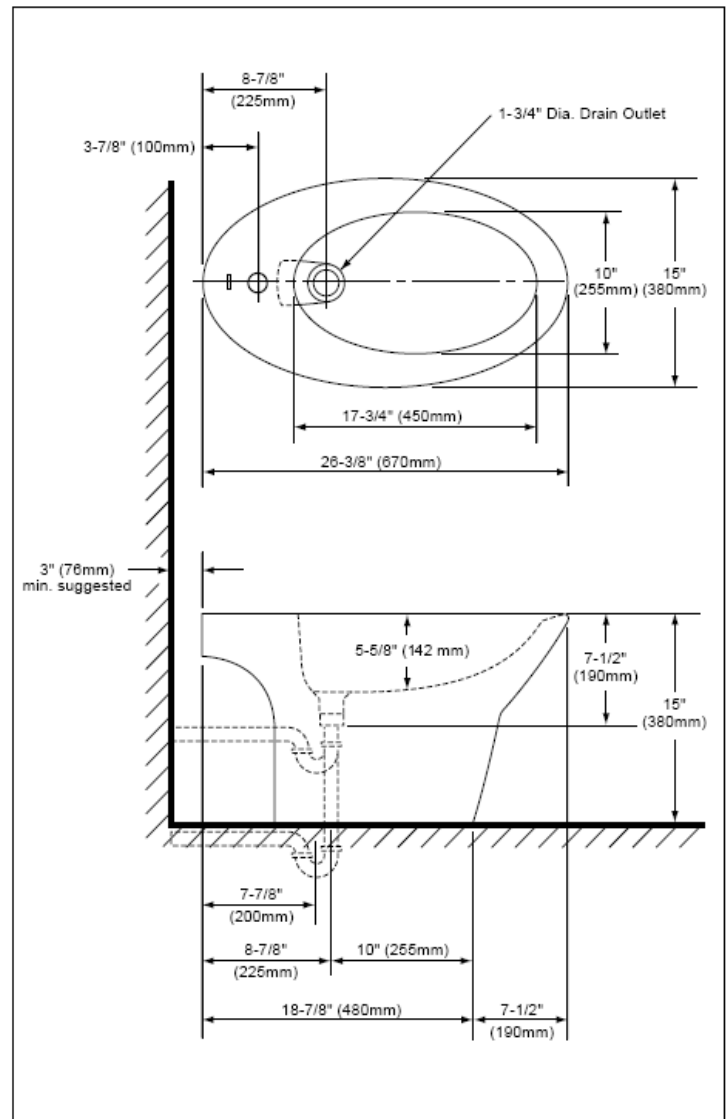

BT904A

Pacifica Bidet

DESIGN

Sculptured, elegant bidet with distinctive styling. The Pacifica bidet is designed to match the Pacifica Suite one piece toilets and lavatories. Durable vitreous china offers years of quality use.

SPECIFICATIONS

Waste: 1-1/4" O.D.
Size: 26-3/8"L x 15"W
Height: 15"
Faucet: Single hole, center set, deck mounted bidet faucet
Warranty: Five Year Limited Warranty
Material: Vitreous China

Shipping Weight: **BT904A**
46.5 lbs.

Shipping Dimensions:
BT904A
28-3/4"L x 16-3/4"W x 16"H

Fixture dimensions and hydraulic performance meet or exceed ANSI/ASME standard A112.19.2M and CAN/CSA B 45 requirements.

Listing / Approvals: IAPMO/UPC, CSA, City of Los Angeles, State of Massachusetts, and others.

These dimensions and specifications are subject to change without notice.

BT904A - Pacifica Bidet

TOTO®

Perfection by Design